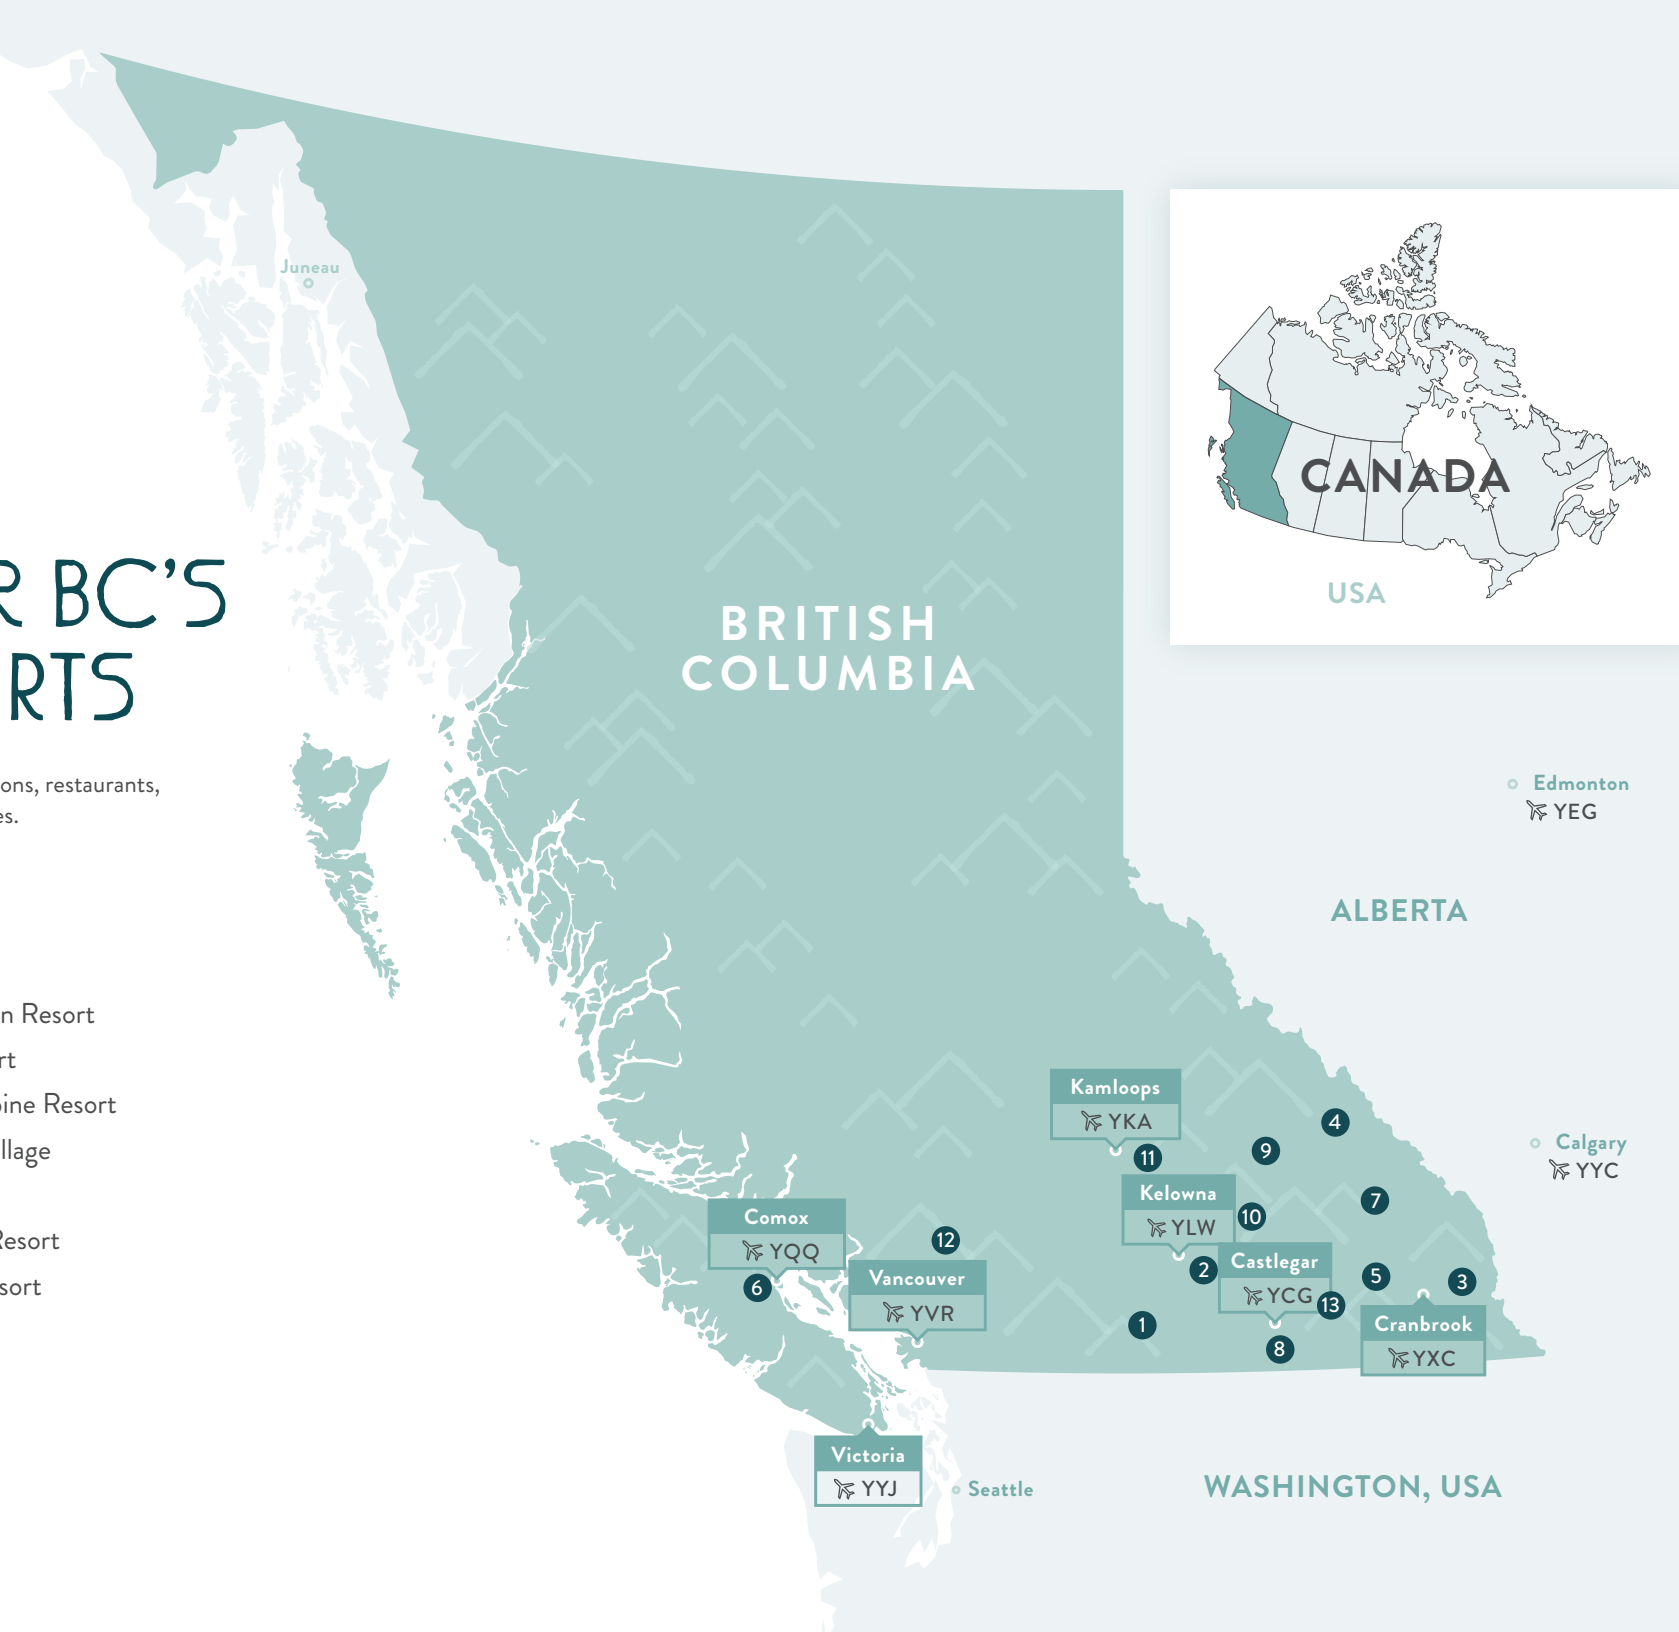

DISCOVER BC'S SKI RESORTS

Resorts may include lodging options, restaurants, and various amenities and services.

- 1 Apex Mountain Resort
- 2 Big White Ski Resort
- 3 Fernie Alpine Resort
- 4 Kicking Horse Mountain Resort
- 5 Kimberley Alpine Resort
- 6 Mount Washington Alpine Resort
- 7 Panorama Mountain Village
- 8 Red Mountain Resort
- 9 Revelstoke Mountain Resort
- 10 Silverstar Mountain Resort
- 11 Sun Peaks Resort
- 12 Whistler Blackcomb
- 13 Whitewater Ski Resort

Edmonton
YEG

ALBERTA

Calgary
YYC

Kamloops
YKA

Kelowna
YLW

Castlegar
YCG

Cranbrook
YXC

Comox
YQQ

Vancouver
YVR

Victoria
YYJ

Seattle

WASHINGTON, USA